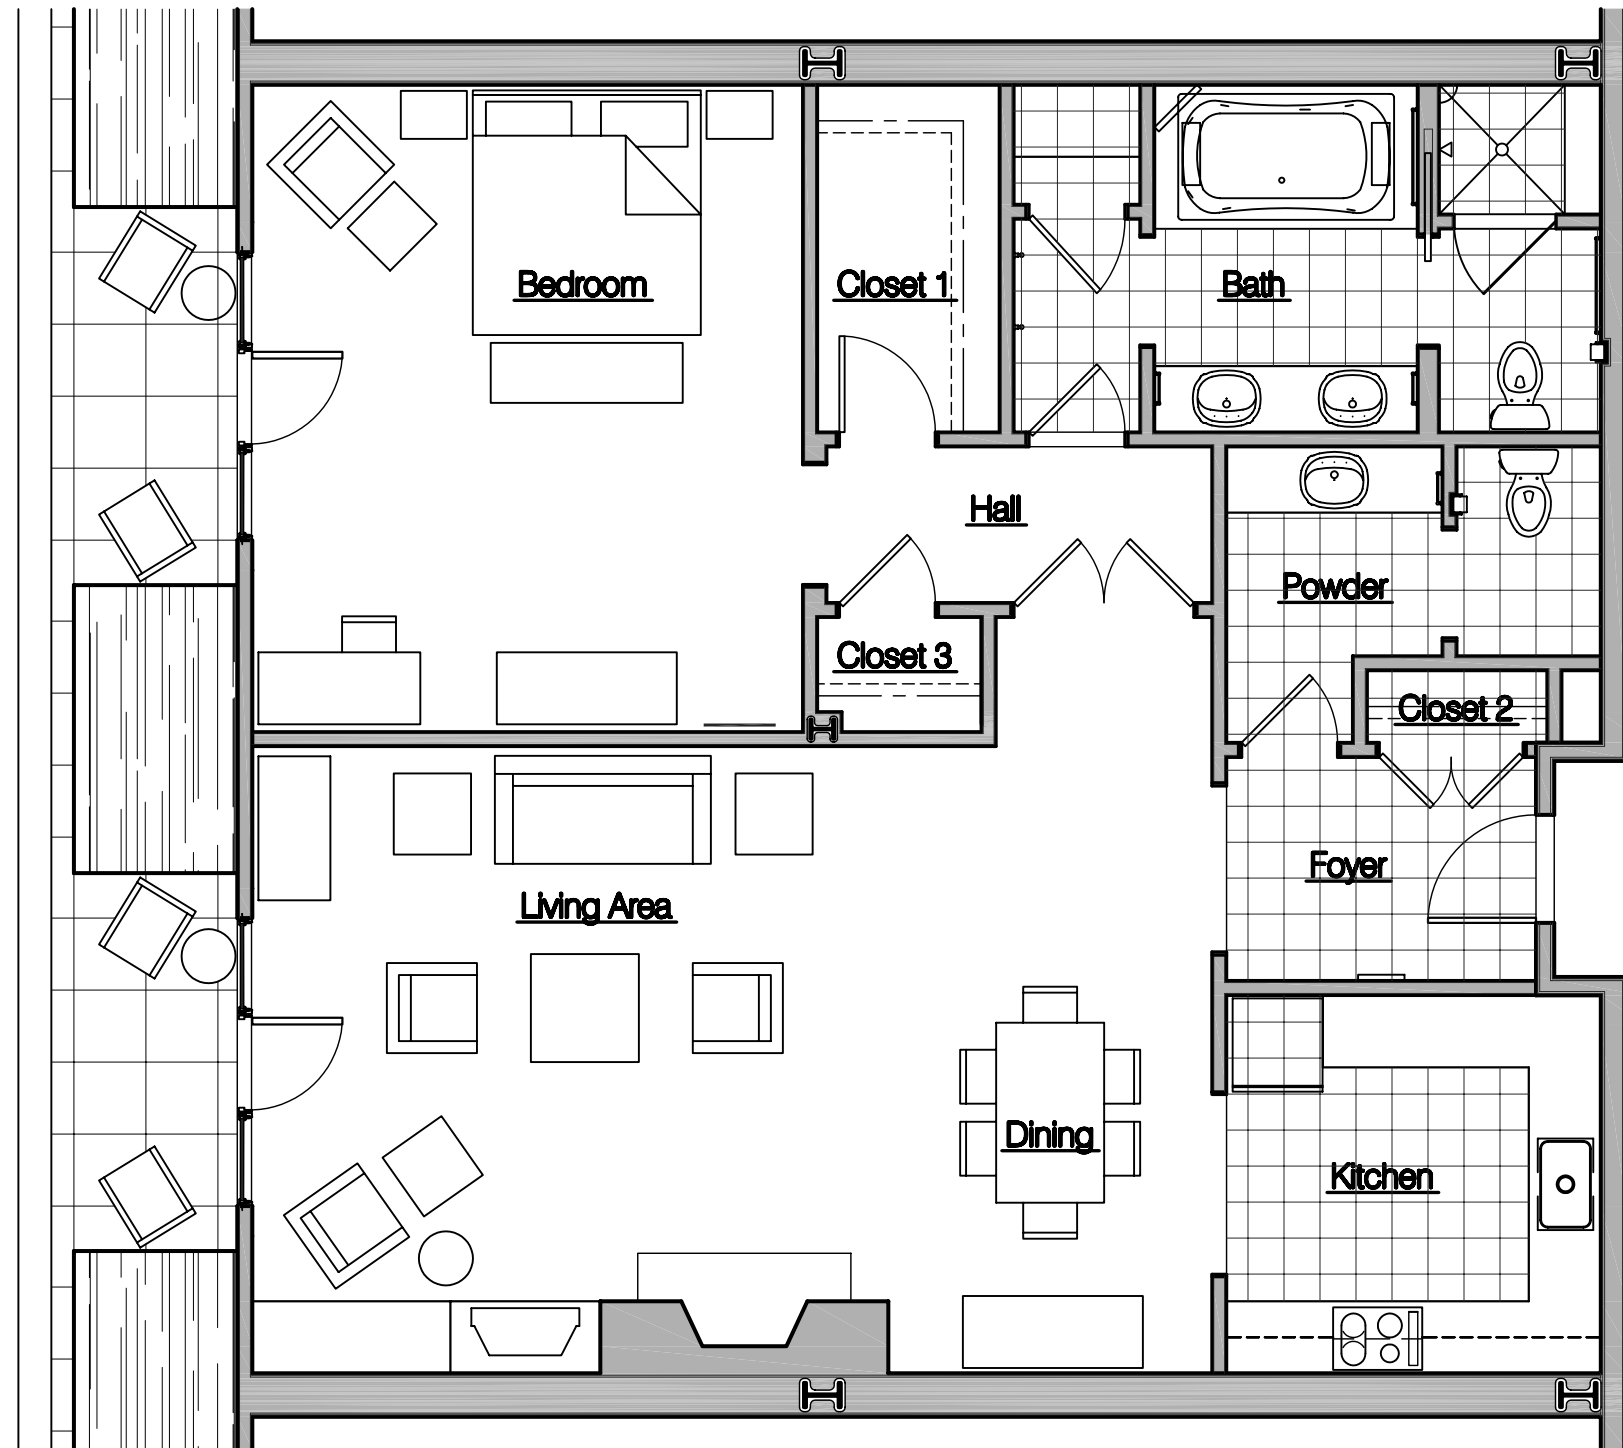

ROYALPARK
HOTEL

EVERY DAY LUXURY

Brookside Suite
1350 sq. ft.