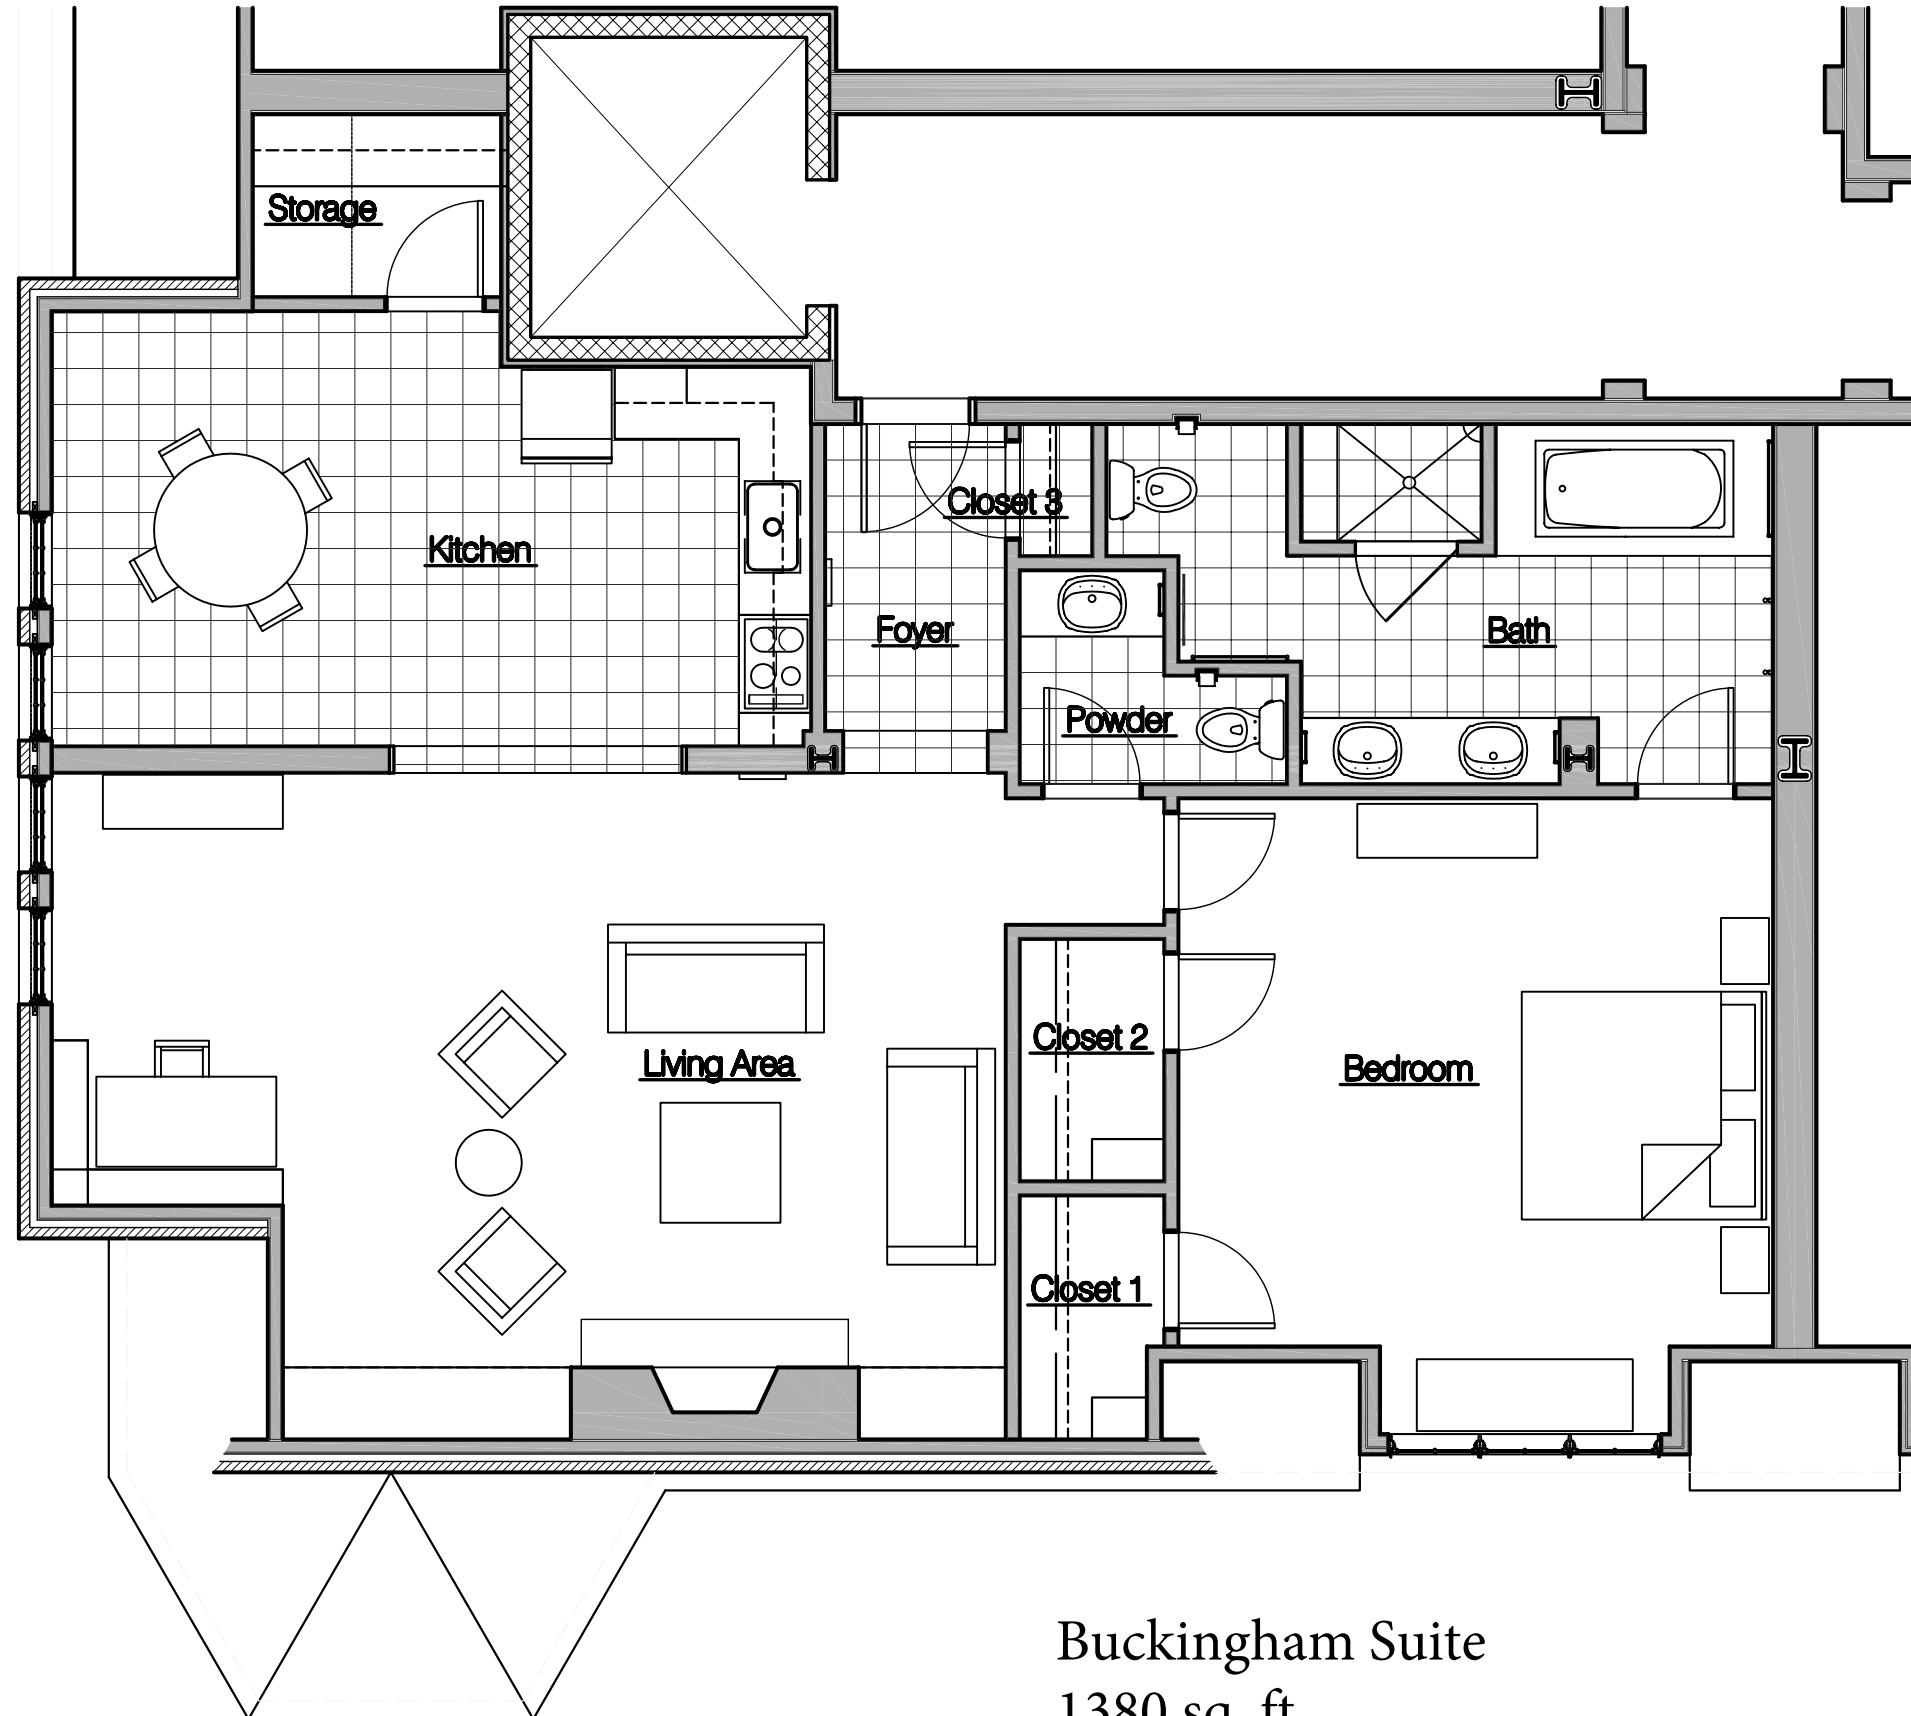

ROYAL PARK
HOTEL
EVERY DAY LUXURY

Buckingham Suite
1380 sq. ft.