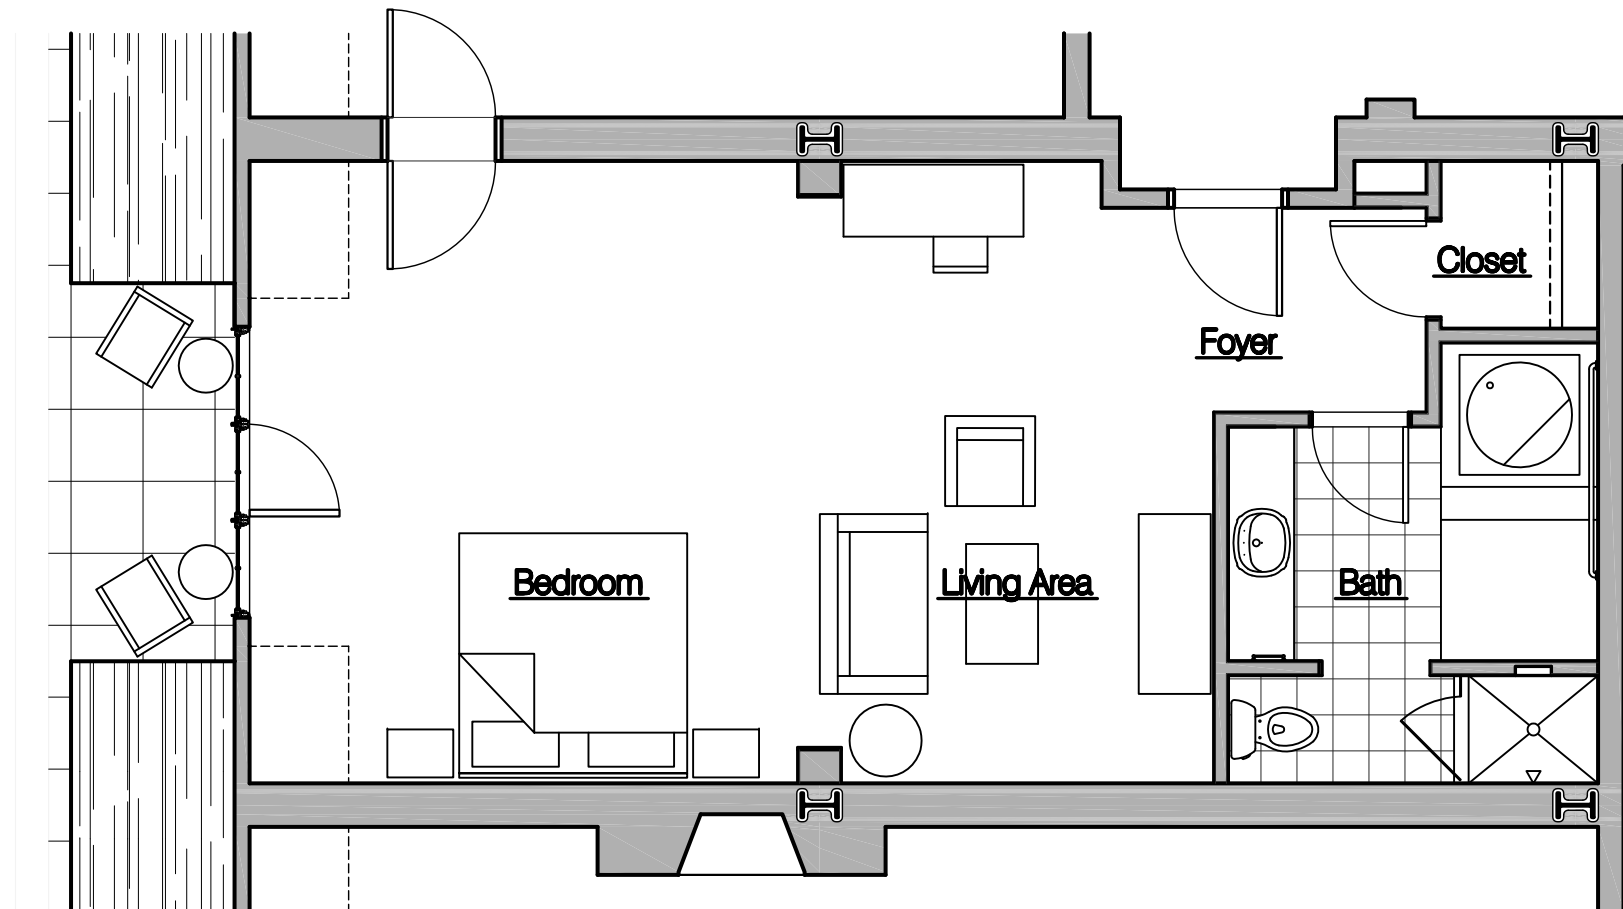

ROYAL PARK
HOTEL

EVERY DAY LUXURY

Jr. Suite
634 Sq. ft.