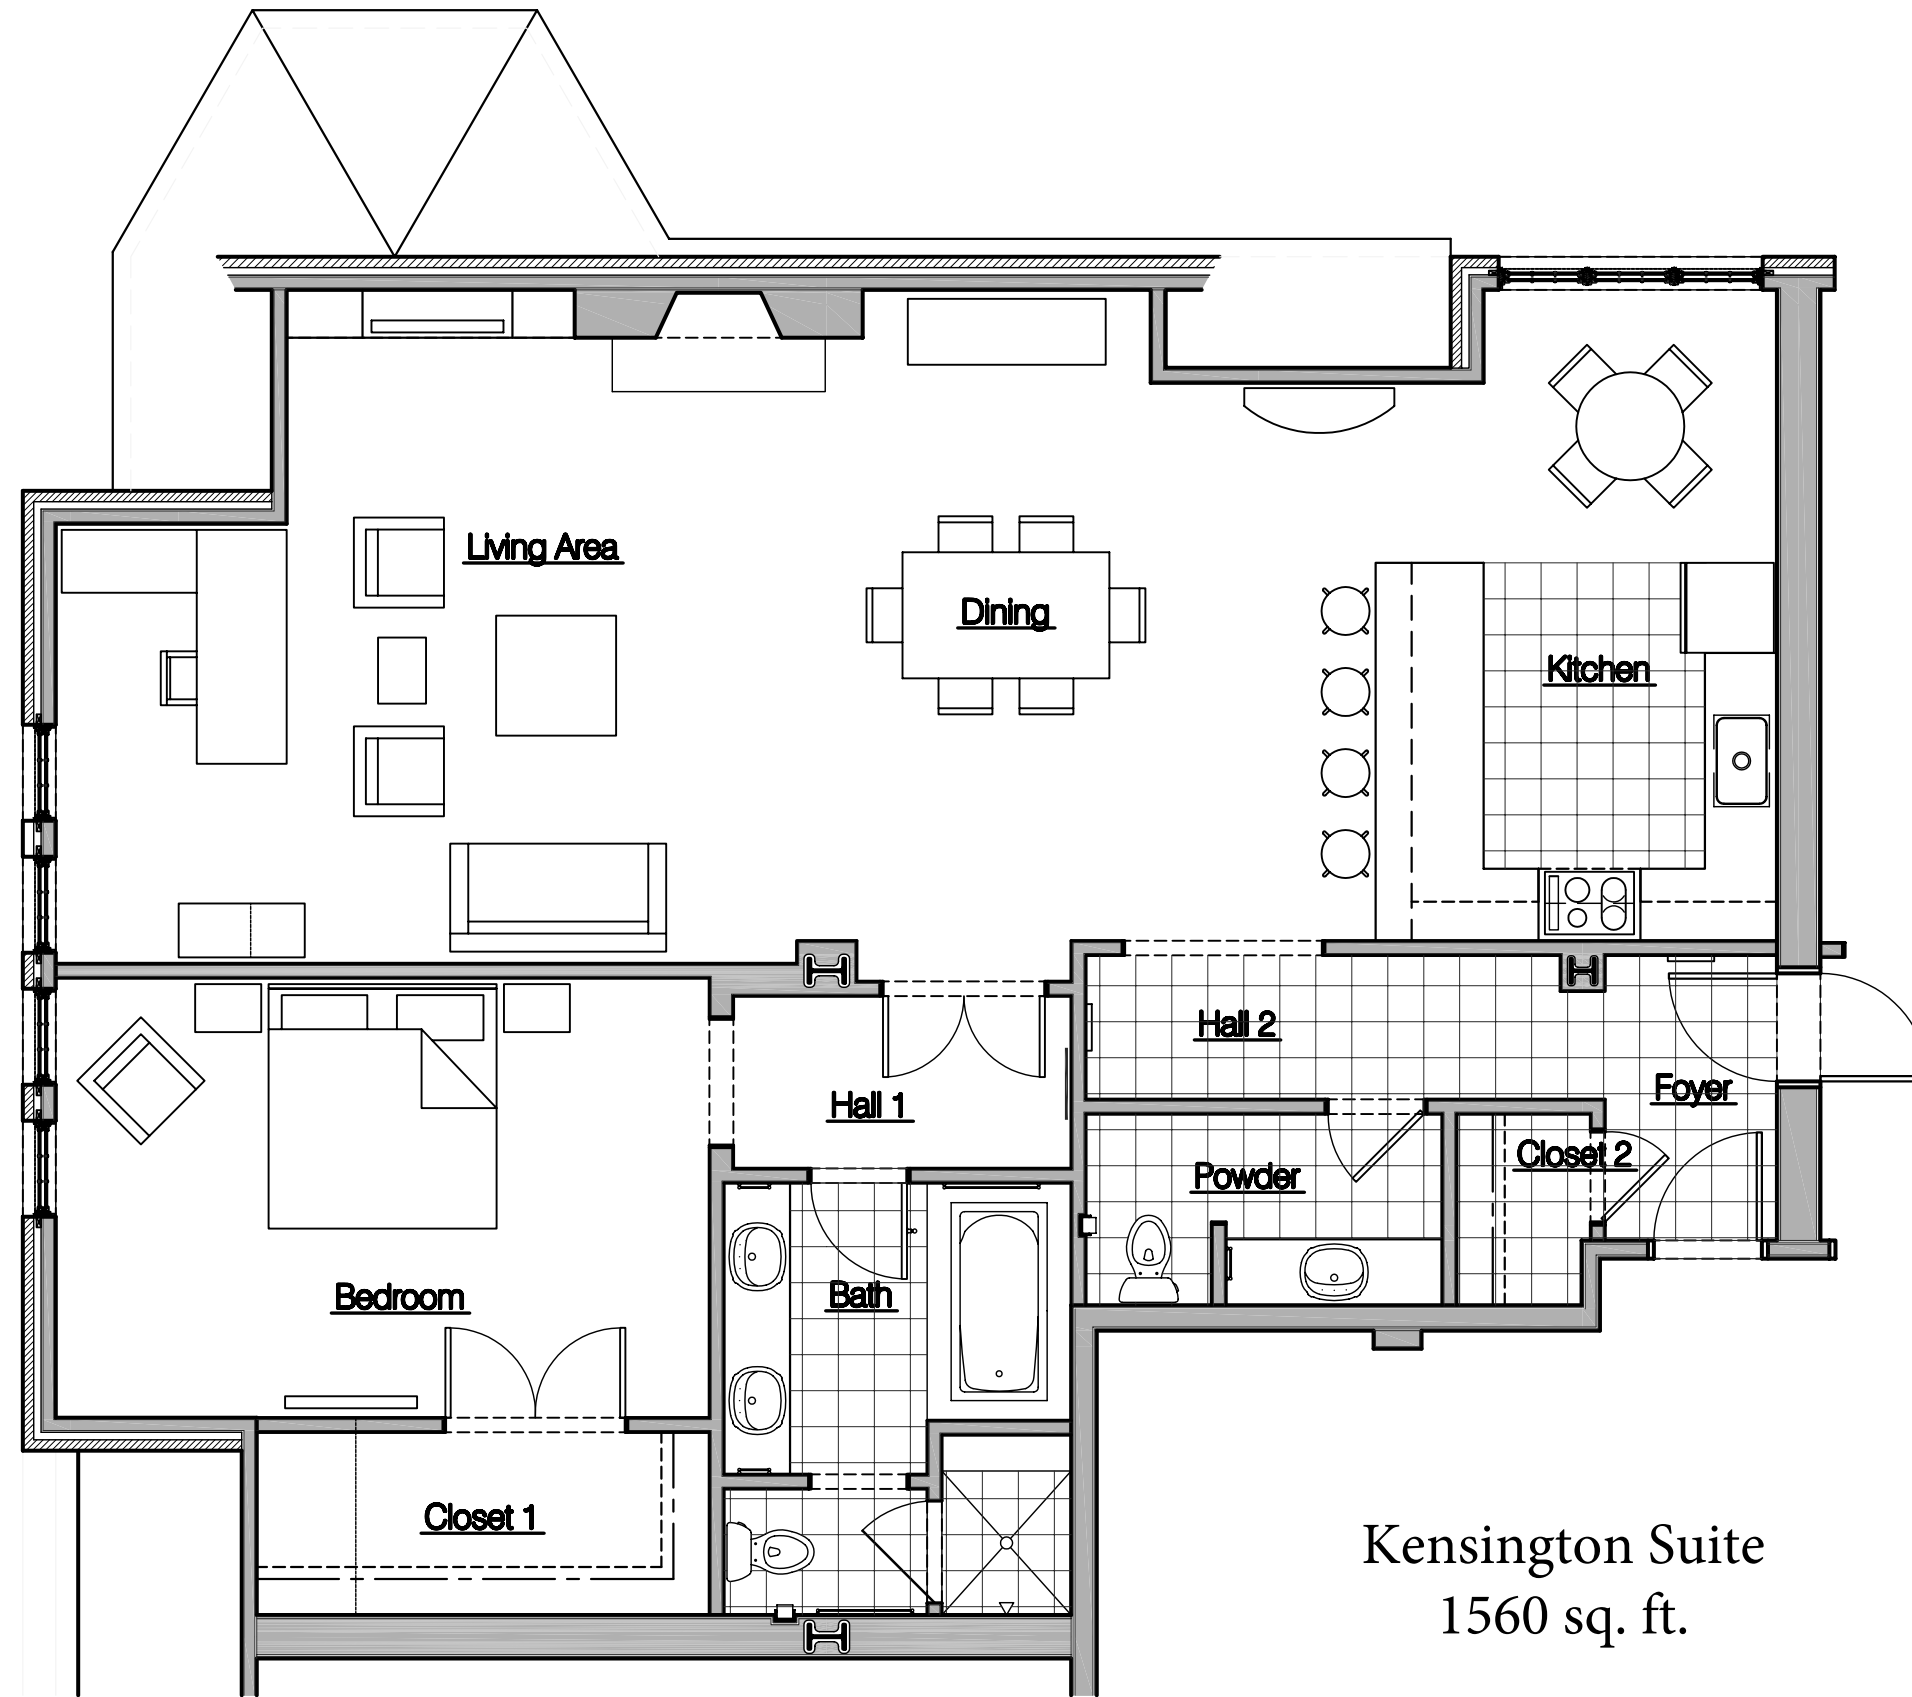

ROYALPARK
HOTEL

EVERY DAY LUXURY

Kensington Suite
1560 sq. ft.