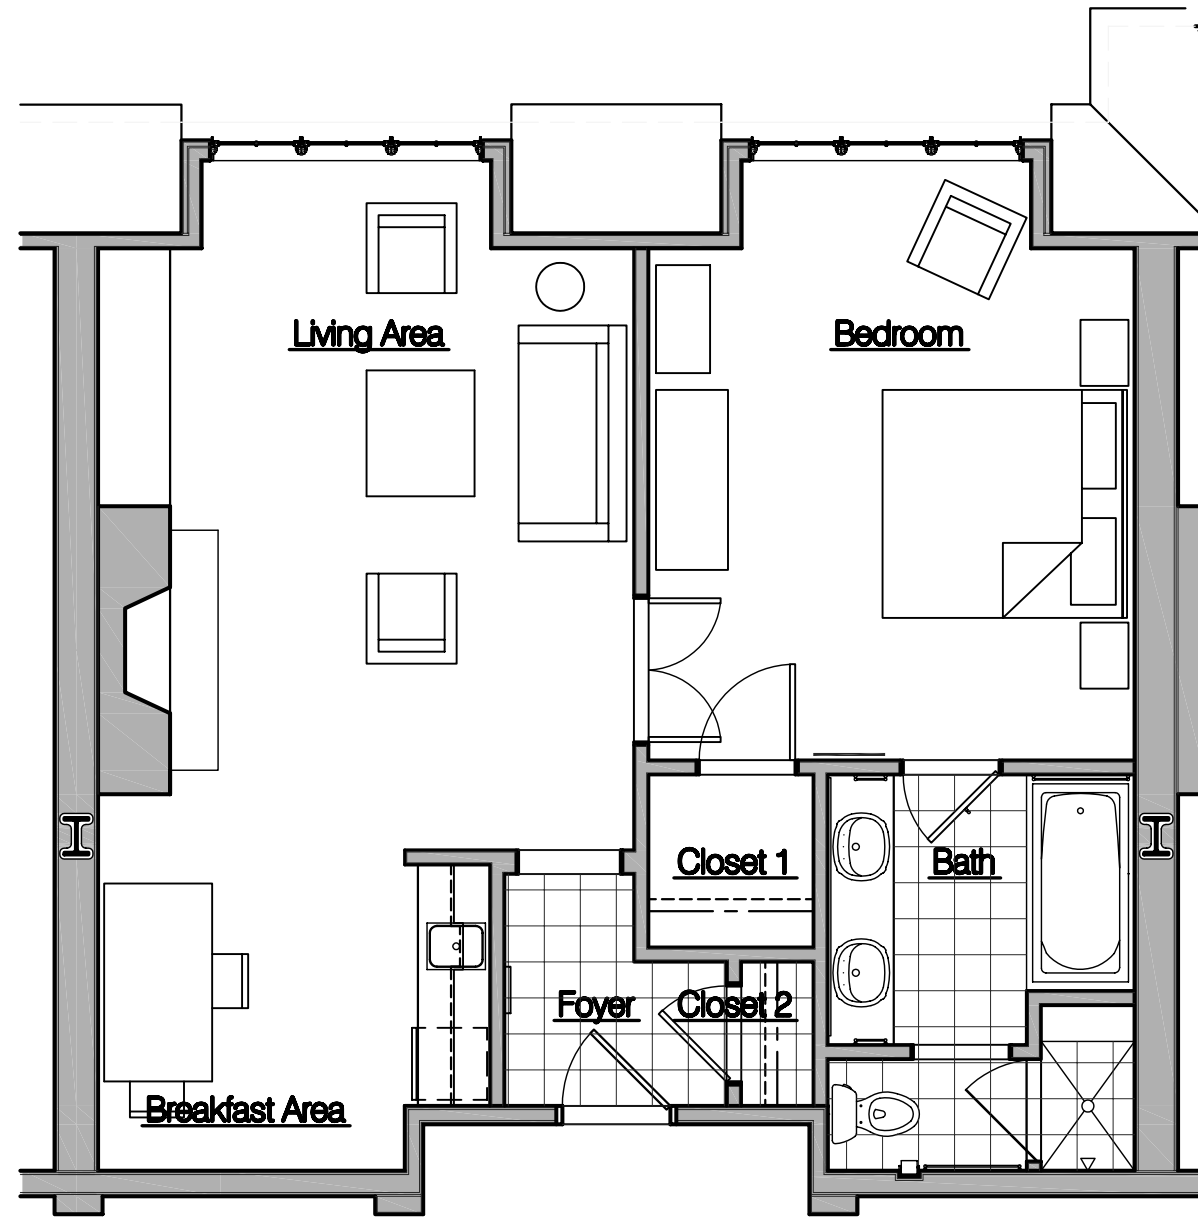

ROYAL PARK
HOTEL
EVERY DAY LUXURY

Park Suite
760 sq. ft.